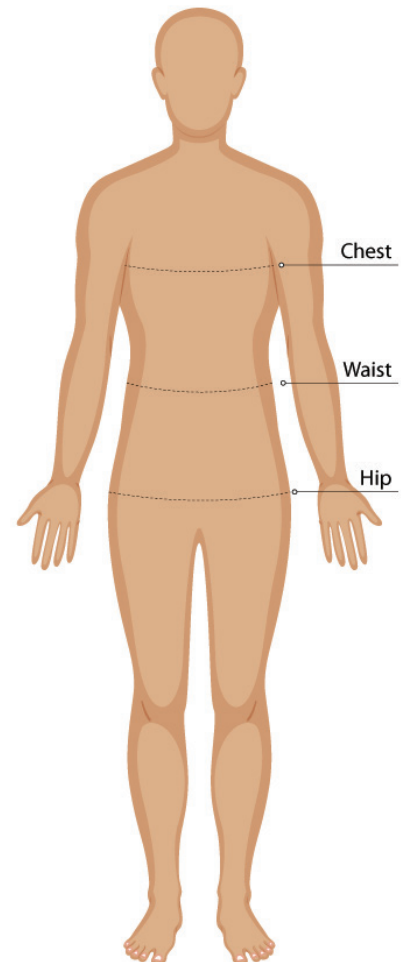

For current prices, please refer to
www.bobstewart.com.au

BOB STEWART

Our family serving you since 1925

CLIFTON HILL PRIMARY SCHOOL UNIFORM LIST 2024

SIZE GUIDE

BODY MEASUREMENT TIPS

- *When measuring yourself keep the tape firm but not tight*
- *Measure over undergarments for more accurate measurements*
- *If you don't have a measuring tape, use a piece of string and measure it using a ruler*

CHEST

Measure around the fullest part of your chest. This is the key measurement for shirts/blouses & dresses. Make sure the measuring tape sits horizontally across your body.

WAIST

Measure around the natural waistline which is the narrowest part of your waist. This is an important measurement for trousers/pants/shorts & skirts

HIP

Measure around the fullest part of the hips

- *Our Size Charts are in **Finished Garment Measurements**.*
- *Size Charts are located on each individual garment on the website, under the **SIZE CHART** tab.*
- *To determine the size you need to **ADD** to your **Body Measurements** the following:*
- ***BLAZERS, DRESSES, TUNICS, SHIRTS, BLOUSES, POLOS** and other upper body garments **ADD 10 - 12 cm***
- ***TROUSERS, SHORTS, SKIRTS & TUNICS** - **ADD 5 - 8 cm** in the waist. These garments are often adjustable in the waist to allow for extra growth.*
- *A good way to check is to measure & compare a similar garment that is a comfortable fit.*