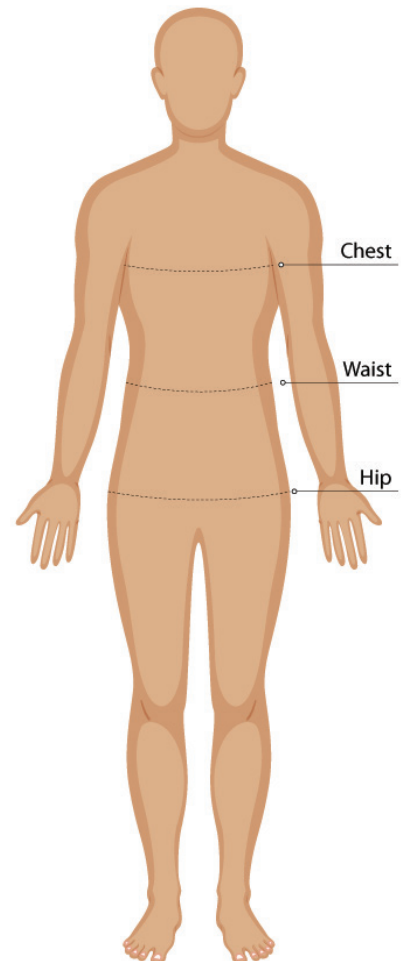

BODY MEASUREMENT TIPS

- *When measuring yourself keep the tape firm but not tight*
- *Measure over undergarments for more accurate measurements*
- *If you don't have a measuring tape, use a piece of string and measure it using a ruler*

CHEST

Measure around the fullest part of your chest. This is the key measurement for shirts/blouses & dresses. Make sure the measuring tape sits horizontally across your body.

WAIST

Measure around the natural waistline which is the narrowest part of your waist. This is an important measurement for trousers/pants/shorts & skirts

HIP

Measure around the fullest part of the hips

- *Our Size Charts are in **Finished Garment Measurements**.*
- *Size Charts are located on each individual garment on the website, under the **SIZE CHART** tab.*
- *To determine the size you need to **ADD** to your **Body Measurements** the following:*
- ***BLAZERS, DRESSES, TUNICS, SHIRTS, BLOUSES, POLOS** and other upper body garments **ADD 10 - 12 cm***
- ***TROUSERS, SHORTS, SKIRTS & TUNICS** - **ADD 5 - 8 cm** in the waist. These garments are often adjustable in the waist to allow for extra growth.*
- *A good way to check is to measure & compare a similar garment that is a comfortable fit.*