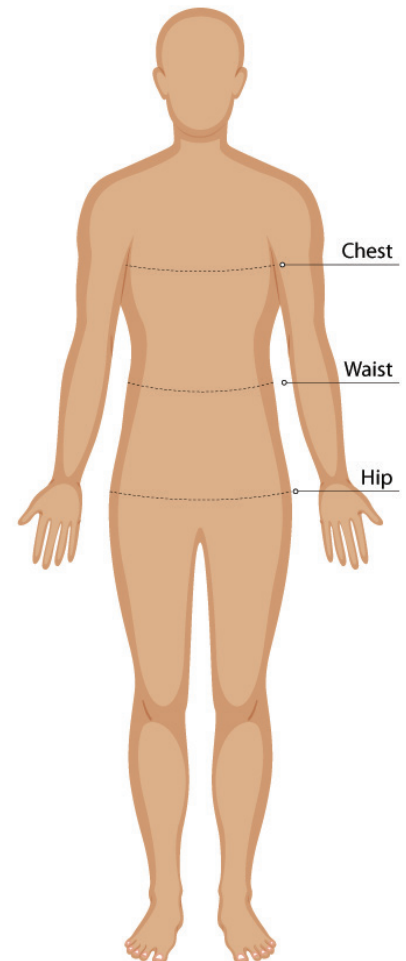

BOB STEWART

Our family serving you since 1925

MOUNT LILYDALE MERCY COLLEGE

UNIFORM LIST 2024

SIZE GUIDE

BODY MEASUREMENT TIPS

- When measuring yourself keep the tape firm but not tight
- Measure over undergarments for more accurate measurements
- If you don't have a measuring tape, use a piece of string and measure it using a ruler

CHEST

Measure around the fullest part of your chest. This is the key measurement for shirts/blouses & dresses. Make sure the measuring tape sits horizontally across your body.

WAIST

Measure around the natural waistline which is the narrowest part of your waist. This is an important measurement for trousers/pants/shorts & skirts

HIP

Measure around the fullest part of the hips

- Our Size Charts are in *Finished Garment Measurements*.
- Size Charts are located on each individual garment on the website, under the **SIZE CHART** tab.
- To determine the size you need to **ADD** to your *Body Measurements* the following:
  - **BLAZERS, DRESSES, TUNICS, SHIRTS, BLOUSES, POLOS** and other upper body garments **ADD 10 - 12 cm**
  - **TROUSERS, SHORTS, SKIRTS & TUNICS** - **ADD 5 - 8 cm** in the waist. These garments are often adjustable in the waist to allow for extra growth.
- A good way to check is to measure & compare a similar garment that is a comfortable fit.

For current prices, please refer to

www.bobstewart.com.au