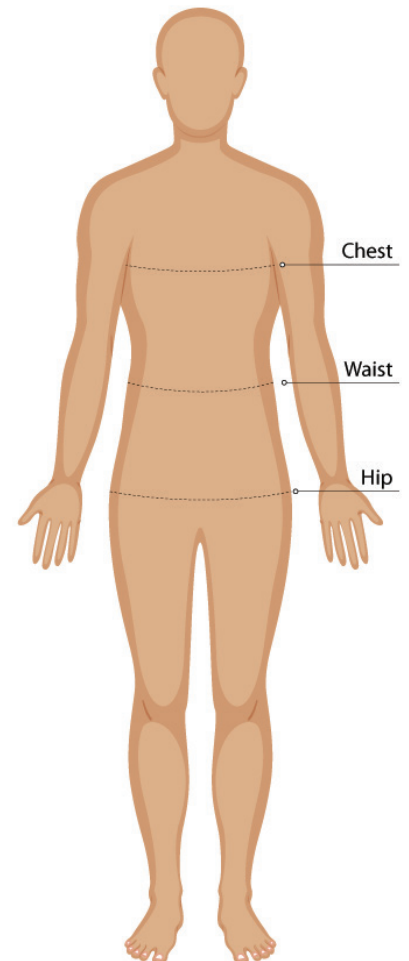

For current prices, please refer to
www.bobstewart.com.au

BOB STEWART

Our family serving you since 1925

SACRED HEART PRIMARY SCHOOL UNIFORM LIST 2024

SIZE GUIDE

BODY MEASUREMENT TIPS

- *When measuring yourself keep the tape firm but not tight*
- *Measure over undergarments for more accurate measurements*
- *If you don't have a measuring tape, use a piece of string and measure it using a ruler*

CHEST

Measure around the fullest part of your chest. This is the key measurement for shirts/blouses & dresses. Make sure the measuring tape sits horizontally across your body.

WAIST

Measure around the natural waistline which is the narrowest part of your waist. This is an important measurement for trousers/pants/shorts & skirts

HIP

Measure around the fullest part of the hips

- *Our Size Charts are in **Finished Garment Measurements**.*
- *Size Charts are located on each individual garment on the website, under the **SIZE CHART** tab.*
- *To determine the size you need to **ADD** to your **Body Measurements** the following:*
- ***BLAZERS, DRESSES, TUNICS, SHIRTS, BLOUSES, POLOS** and other upper body garments **ADD 10 - 12 cm***
- ***TROUSERS, SHORTS, SKIRTS & TUNICS** - **ADD 5 - 8 cm** in the waist. These garments are often adjustable in the waist to allow for extra growth.*
- *A good way to check is to measure & compare a similar garment that is a comfortable fit.*