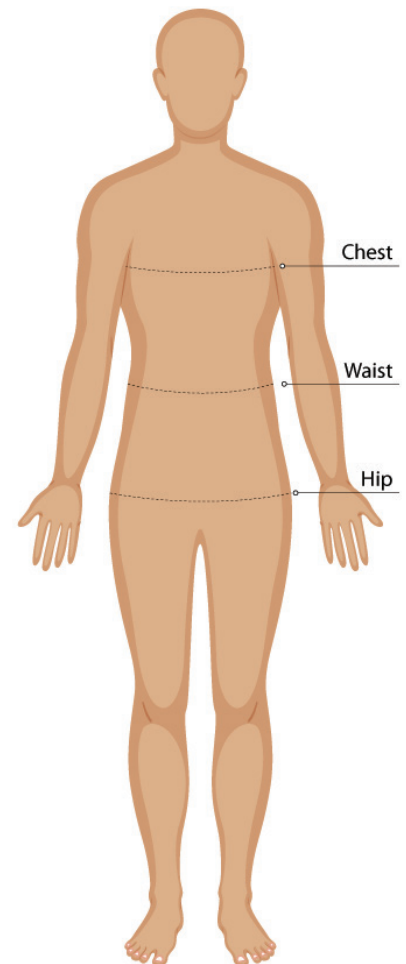

Crested Coat

Optional

Beanie

Optional

SOUTH MELBOURNE PRIMARY SCHOOL UNIFORM LIST 2024

SIZE GUIDE

BODY MEASUREMENT TIPS

- When measuring yourself keep the tape firm but not tight
- Measure over undergarments for more accurate measurements
- If you don't have a measuring tape, use a piece of string and measure it using a ruler

CHEST

Measure around the fullest part of your chest. This is the key measurement for shirts/blouses & dresses. Make sure the measuring tape sits horizontally across your body.

WAIST

Measure around the natural waistline which is the narrowest part of your waist. This is an important measurement for trousers/pants/shorts & skirts

HIP

Measure around the fullest part of the hips

- Our Size Charts are in *Finished Garment Measurements*.
- Size Charts are located on each individual garment on the website, under the **SIZE CHART** tab.
- To determine the size you need to **ADD** to your *Body Measurements* the following:
 - **BLAZERS, DRESSES, TUNICS, SHIRTS, BLOUSES, POLOS** and other upper body garments **ADD 10 - 12 cm**
 - **TROUSERS, SHORTS, SKIRTS & TUNICS** - **ADD 5 - 8 cm** in the waist. These garments are often adjustable in the waist to allow for extra growth.
- A good way to check is to measure & compare a similar garment that is a comfortable fit.