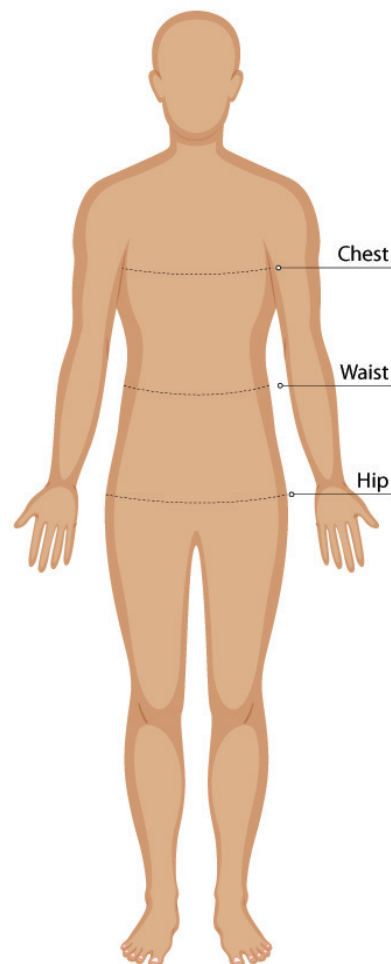

School Backpack

Library Book Bag

Art Smock

Scarf Navy

ST ANNE'S PRIMARY SCHOOL UNIFORM LIST 2024

SIZE GUIDE

BODY MEASUREMENT TIPS

- When measuring yourself keep the tape firm but not tight
- Measure over undergarments for more accurate measurements
- If you don't have a measuring tape, use a piece of string and measure it using a ruler

CHEST

Measure around the fullest part of your chest. This is the key measurement for shirts/blouses & dresses. Make sure the measuring tape sits horizontally across your body.

WAIST

Measure around the natural waistline which is the narrowest part of your waist. This is an important measurement for trousers/pants/shorts & skirts

HIP

Measure around the fullest part of the hips

- Our Size Charts are in *Finished Garment Measurements*.
- Size Charts are located on each individual garment on the website, under the **SIZE CHART** tab.
- To determine the size you need to **ADD** to your *Body Measurements* the following:
 - **BLAZERS, DRESSES, TUNICS, SHIRTS, BLOUSES, POLOS** and other upper body garments **ADD 10 - 12 cm**
 - **TROUSERS, SHORTS, SKIRTS & TUNICS** - **ADD 5 - 8 cm** in the waist. These garments are often adjustable in the waist to allow for extra growth.
- A good way to check is to measure & compare a similar garment that is a comfortable fit.