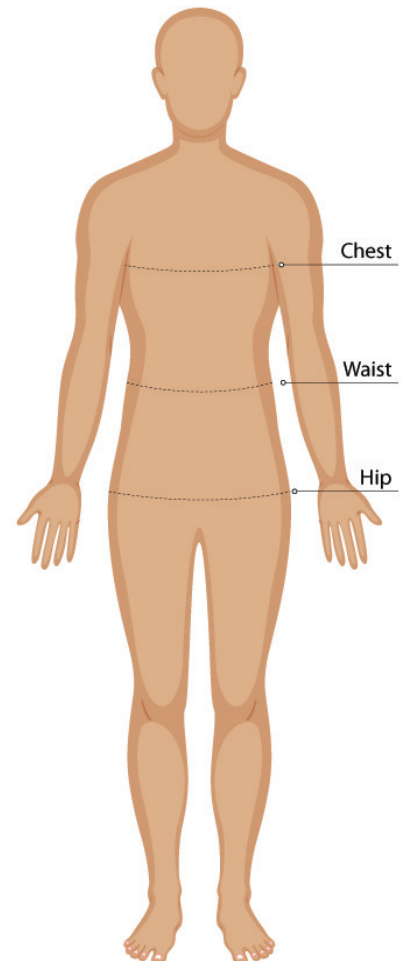

BOB STEWART

Our family serving you since 1925

ST CATHERINE'S SCHOOL UNIFORM LIST 2024

SIZE GUIDE

BODY MEASUREMENT TIPS

- When measuring yourself keep the tape firm but not tight
- Measure over undergarments for more accurate measurements
- If you don't have a measuring tape, use a piece of string and measure it using a ruler

CHEST

Measure around the fullest part of your chest. This is the key measurement for shirts/blouses & dresses. Make sure the measuring tape sits horizontally across your body.

WAIST

Measure around the natural waistline which is the narrowest part of your waist. This is an important measurement for trousers/pants/shorts & skirts

HIP

Measure around the fullest part of the hips

- Our Size Charts are in *Finished Garment Measurements*.
- Size Charts are located on each individual garment on the website, under the **SIZE CHART** tab.
- To determine the size you need to **ADD** to your *Body Measurements* the following:
  - **BLAZERS, DRESSES, TUNICS, SHIRTS, BLOUSES, POLOS** and other upper body garments **ADD 10 - 12 cm**
  - **TROUSERS, SHORTS, SKIRTS & TUNICS** - **ADD 5 - 8 cm** in the waist. These garments are often adjustable in the waist to allow for extra growth.
- A good way to check is to measure & compare a similar garment that is a comfortable fit.

For current prices, please refer to
www.bobstewart.com.au