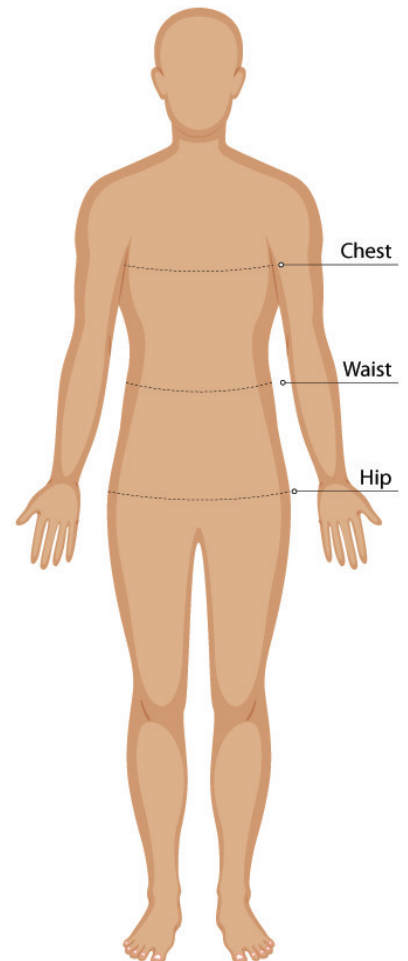

BOB STEWART

Our family serving you since 1925

STAR OF THE SEA COLLEGE UNIFORM LIST 2024

SIZE GUIDE

BODY MEASUREMENT TIPS

- *When measuring yourself keep the tape firm but not tight*
- *Measure over undergarments for more accurate measurements*
- *If you don't have a measuring tape, use a piece of string and measure it using a ruler*

CHEST

Measure around the fullest part of your chest. This is the key measurement for shirts/blouses & dresses. Make sure the measuring tape sits horizontally across your body.

WAIST

Measure around the natural waistline which is the narrowest part of your waist. This is an important measurement for trousers/pants/shorts & skirts

HIP

Measure around the fullest part of the hips

- *Our Size Charts are in **Finished Garment Measurements**.*
- *Size Charts are located on each individual garment on the website, under the **SIZE CHART** tab.*
- *To determine the size you need to **ADD** to your **Body Measurements** the following:*
- ***BLAZERS, DRESSES, TUNICS, SHIRTS, BLOUSES, POLOS** and other upper body garments **ADD 10 - 12 cm***
- ***TROUSERS, SHORTS, SKIRTS & TUNICS** - **ADD 5 - 8 cm** in the waist. These garments are often adjustable in the waist to allow for extra growth.*
- *A good way to check is to measure & compare a similar garment that is a comfortable fit.*