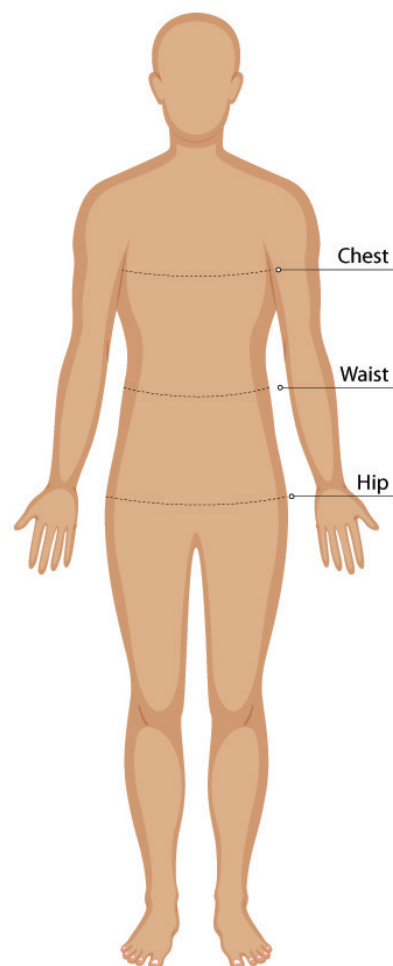

LORETO Mandeville Hall Toorak UNIFORM LIST 2024

SIZE GUIDE

BODY MEASUREMENT TIPS

- When measuring yourself keep the tape firm but not tight
- Measure over undergarments for more accurate measurements
- If you don't have a measuring tape, use a piece of string and measure it using a ruler

CHEST

Measure around the fullest part of your chest. This is the key measurement for shirts/blouses & dresses. Make sure the measuring tape sits horizontally across your body.

WAIST

Measure around the natural waistline which is the narrowest part of your waist. This is an important measurement for trousers/pants/shorts & skirts

HIP

Measure around the fullest part of the hips

- Our Size Charts are in *Finished Garment Measurements*.
- Size Charts are located on each individual garment on the website, under the **SIZE CHART** tab.
- To determine the size you need to **ADD** to your *Body Measurements* the following:
- **BLAZERS, DRESSES, TUNICS, SHIRTS, BLOUSES, POLOS** and other upper body garments **ADD 10 - 12 cm**
- **TROUSERS, SHORTS, SKIRTS & TUNICS** - **ADD 5 - 8 cm** in the waist. These garments are often adjustable in the waist to allow for extra growth.
- A good way to check is to measure & compare a similar garment that is a comfortable fit.