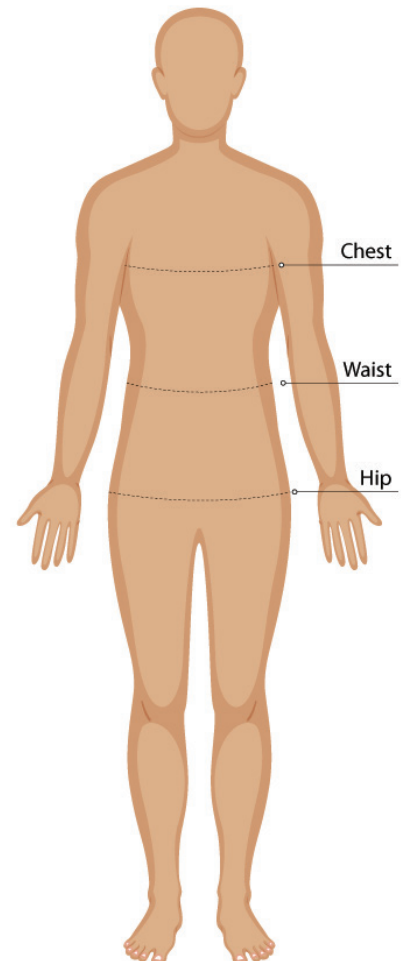

CHEST

Measure around the fullest part of your chest. This is the key measurement for shirts/blouses & dresses. Make sure the measuring tape sits horizontally across your body.

WAIST

Measure around the natural waistline which is the narrowest part of your waist. This is an important measurement for trousers/pants/shorts & skirts

HIP

Measure around the fullest part of the hips

- Our Size Charts are in *Finished Garment Measurements*.
- Size Charts are located on each individual garment on the website, under the **SIZE CHART** tab.
- To determine the size you need to **ADD** to your *Body Measurements* the following:
 - **BLAZERS, DRESSES, TUNICS, SHIRTS, BLOUSES, POLOS** and other upper body garments **ADD 10 - 12 cm**
 - **TROUSERS, SHORTS, SKIRTS & TUNICS** - **ADD 5 - 8 cm** in the waist. These garments are often adjustable in the waist to allow for extra growth.
- A good way to check is to measure & compare a similar garment that is a comfortable fit.