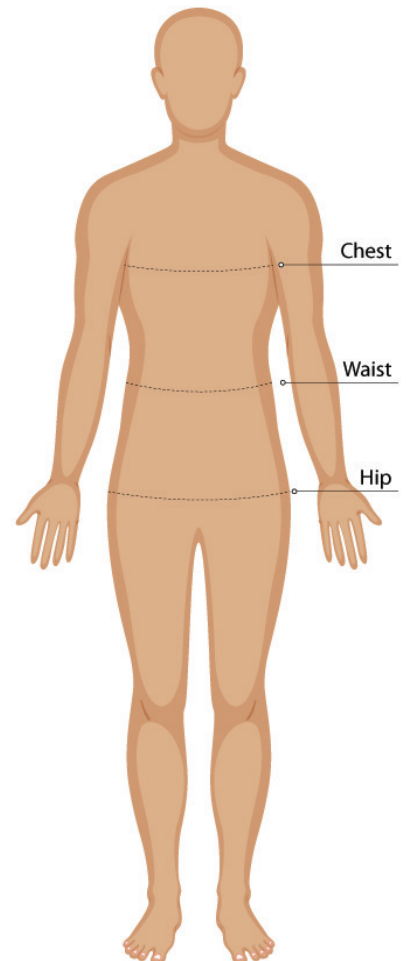

Our family serving you since 1925

ST KEVIN'S COLLEGE UNIFORM LIST 2024

SIZE GUIDE

BODY MEASUREMENT TIPS

- *When measuring yourself keep the tape firm but not tight*
- *Measure over undergarments for more accurate measurements*
- *If you don't have a measuring tape, use a piece of string and measure it using a ruler*

CHEST

Measure around the fullest part of your chest. This is the key measurement for shirts/blouses & dresses. Make sure the measuring tape sits horizontally across your body.

WAIST

Measure around the natural waistline which is the narrowest part of your waist. This is an important measurement for trousers/pants/shorts & skirts

HIP

Measure around the fullest part of the hips

- *Our Size Charts are in **Finished Garment Measurements**.*
- *Size Charts are located on each individual garment on the website, under the **SIZE CHART** tab.*
- *To determine the size you need to **ADD** to your **Body Measurements** the following:*
- ***BLAZERS, DRESSES, TUNICS, SHIRTS, BLOUSES, POLOS** and other upper body garments **ADD 10 - 12 cm***
- ***TROUSERS, SHORTS, SKIRTS & TUNICS** - **ADD 5 - 8 cm** in the waist. These garments are often adjustable in the waist to allow for extra growth.*
- *A good way to check is to measure & compare a similar garment that is a comfortable fit.*