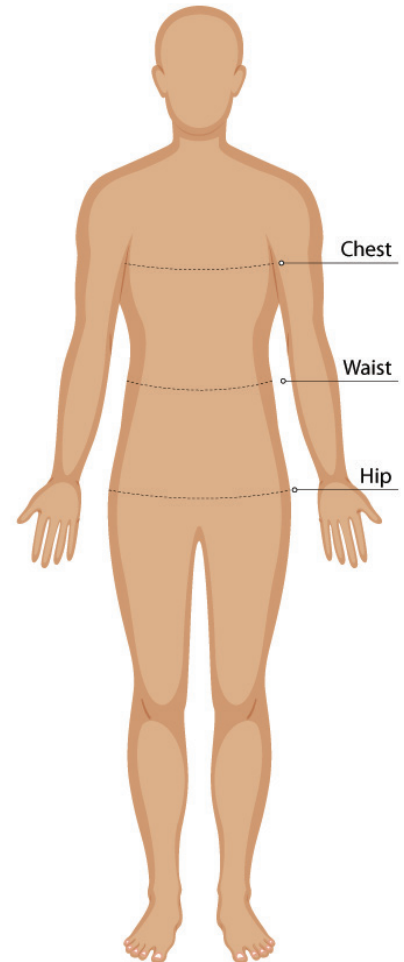

For current prices, please refer to
www.bobstewart.com.au

BOB STEWART

Our family serving you since 1925

FINTONA GIRLS' SCHOOL UNIFORM LIST 2024

SIZE GUIDE

BODY MEASUREMENT TIPS

- When measuring yourself keep the tape firm but not tight
- Measure over undergarments for more accurate measurements
- If you don't have a measuring tape, use a piece of string and measure it using a ruler

CHEST

Measure around the fullest part of your chest. This is the key measurement for shirts/blouses & dresses. Make sure the measuring tape sits horizontally across your body.

WAIST

Measure around the natural waistline which is the narrowest part of your waist. This is an important measurement for trousers/pants/shorts & skirts

HIP

Measure around the fullest part of the hips

- Our Size Charts are in *Finished Garment Measurements*.
- Size Charts are located on each individual garment on the website, under the **SIZE CHART** tab.
- To determine the size you need to **ADD** to your *Body Measurements* the following:
 - **BLAZERS, DRESSES, TUNICS, SHIRTS, BLOUSES, POLOS** and other upper body garments **ADD 10 - 12 cm**
 - **TROUSERS, SHORTS, SKIRTS & TUNICS** - **ADD 5 - 8 cm** in the waist. These garments are often adjustable in the waist to allow for extra growth.
- A good way to check is to measure & compare a similar garment that is a comfortable fit.