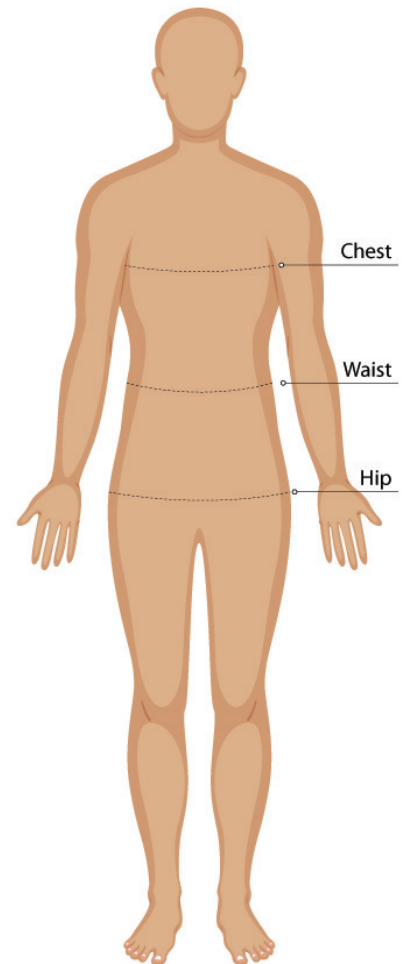

For current prices, please refer to
www.bobstewart.com.au

BOB STEWART

Our family serving you since 1925

FINTONA GIRLS' SCHOOL UNIFORM LIST 2024

SIZE GUIDE

BODY MEASUREMENT TIPS

- When measuring yourself keep the tape firm but not tight
- Measure over undergarments for more accurate measurements
- If you don't have a measuring tape, use a piece of string and measure it using a ruler

CHEST

Measure around the fullest part of your chest. This is the key measurement for shirts/blouses & dresses. Make sure the measuring tape sits horizontally across your body.

WAIST

Measure around the natural waistline which is the narrowest part of your waist. This is an important measurement for trousers/pants/shorts & skirts

HIP

Measure around the fullest part of the hips

- Our Size Charts are in *Finished Garment Measurements*.
- Size Charts are located on each individual garment on the website, under the **SIZE CHART** tab.
- To determine the size you need to **ADD** to your *Body Measurements* the following:
 - **BLAZERS, DRESSES, TUNICS, SHIRTS, BLOUSES, POLOS** and other upper body garments **ADD 10 - 12 cm**
 - **TROUSERS, SHORTS, SKIRTS & TUNICS** - **ADD 5 - 8 cm** in the waist. These garments are often adjustable in the waist to allow for extra growth.
- A good way to check is to measure & compare a similar garment that is a comfortable fit.