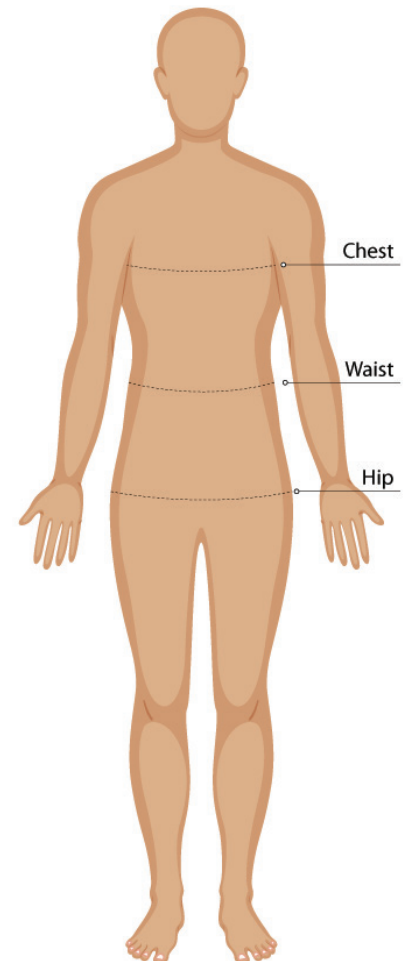

BOB STEWART

Our family serving you since 1925

BOX HILL HIGH SCHOOL UNIFORM LIST 2025

SIZE GUIDE

BODY MEASUREMENT TIPS

- *When measuring yourself keep the tape firm but not tight*
- *Measure over undergarments for more accurate measurements*
- *If you don't have a measuring tape, use a piece of string and measure it using a ruler*

CHEST

Measure around the fullest part of your chest. This is the key measurement for shirts/blouses & dresses. Make sure the measuring tape sits horizontally across your body.

WAIST

Measure around the natural waistline which is the narrowest part of your waist. This is an important measurement for trousers/pants/shorts & skirts

HIP

Measure around the fullest part of the hips

- *Our Size Charts are in **Finished Garment Measurements**.*
- *Size Charts are located on each individual garment on the website, under the **SIZE CHART** tab.*
- *To determine the size you need to **ADD** to your **Body Measurements** the following:*
- ***BLAZERS, DRESSES, TUNICS, SHIRTS, BLOUSES, POLOS** and other upper body garments **ADD 10 - 12 cm***
- ***TROUSERS, SHORTS, SKIRTS & TUNICS** - **ADD 5 - 8 cm** in the waist. These garments are often adjustable in the waist to allow for extra growth.*
- *A good way to check is to measure & compare a similar garment that is a comfortable fit.*

www.bobstewart.com.au