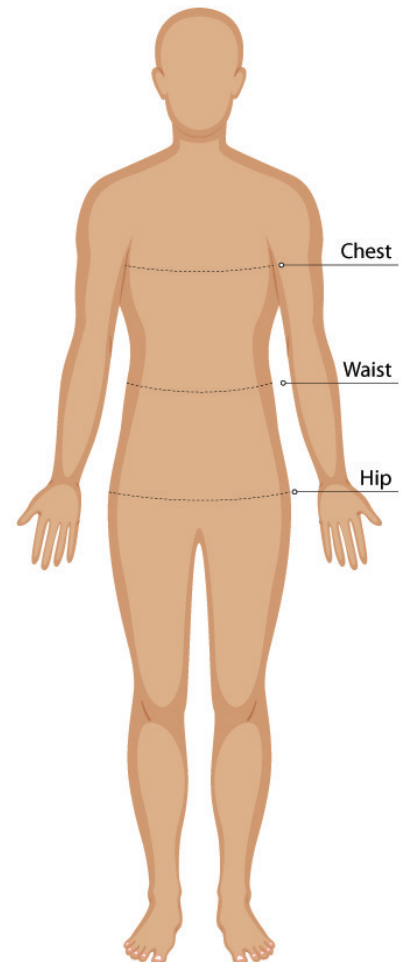

For current prices, please refer to
www.bobstewart.com.au

BOB STEWART

Our family serving you since 1925

CLIFTON HILL PRIMARY SCHOOL UNIFORM LIST 2025

SIZE GUIDE

BODY MEASUREMENT TIPS

- *When measuring yourself keep the tape firm but not tight*
- *Measure over undergarments for more accurate measurements*
- *If you don't have a measuring tape, use a piece of string and measure it using a ruler*

CHEST

Measure around the fullest part of your chest. This is the key measurement for shirts/blouses & dresses. Make sure the measuring tape sits horizontally across your body.

WAIST

Measure around the natural waistline which is the narrowest part of your waist. This is an important measurement for trousers/pants/shorts & skirts

HIP

Measure around the fullest part of the hips

- *Our Size Charts are in **Finished Garment Measurements**.*
- *Size Charts are located on each individual garment on the website, under the **SIZE CHART** tab.*
- *To determine the size you need to **ADD** to your **Body Measurements** the following:*
- ***BLAZERS, DRESSES, TUNICS, SHIRTS, BLOUSES, POLOS** and other upper body garments **ADD 10 - 12 cm***
- ***TROUSERS, SHORTS, SKIRTS & TUNICS** - **ADD 5 - 8 cm** in the waist. These garments are often adjustable in the waist to allow for extra growth.*
- *A good way to check is to measure & compare a similar garment that is a comfortable fit.*