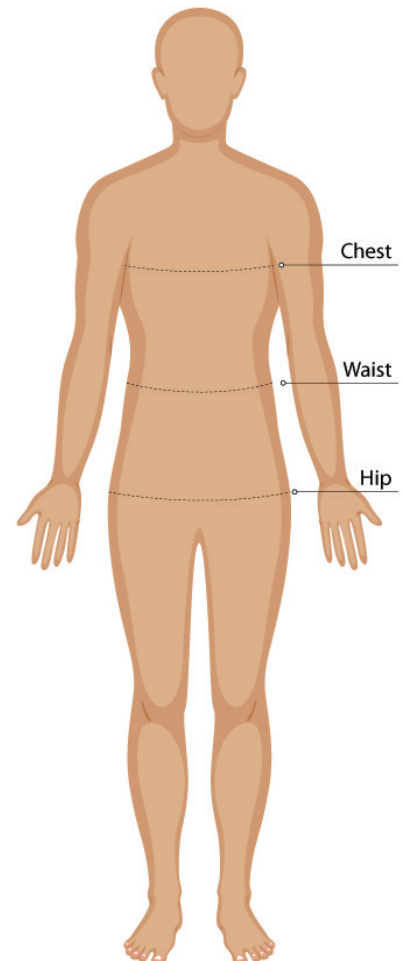

SIZE GUIDE

BODY MEASUREMENT TIPS

- When measuring yourself keep the tape firm but not tight
- Measure over undergarments for more accurate measurements
- If you don't have a measuring tape, use a piece of string and measure it using a ruler

CHEST

Measure around the fullest part of your chest. This is the key measurement for shirts/blouses & dresses. Make sure the measuring tape sits horizontally across your body.

WAIST

Measure around the natural waistline which is the narrowest part of your waist. This is an important measurement for trousers/pants/shorts & skirts

HIP

Measure around the fullest part of the hips

- Our Size Charts are in *Finished Garment Measurements*.
- Size Charts are located on each individual garment on the website, under the **SIZE CHART** tab.
- To determine the size you need to **ADD** to your *Body Measurements* the following:
 - **BLAZERS, DRESSES, TUNICS, SHIRTS, BLOUSES, POLOS** and other upper body garments **ADD 10 - 12 cm**
 - **TROUSERS, SHORTS, SKIRTS & TUNICS** - **ADD 5 - 8 cm** in the waist. These garments are often adjustable in the waist to allow for extra growth.
- A good way to check is to measure & compare a similar garment that is a comfortable fit.