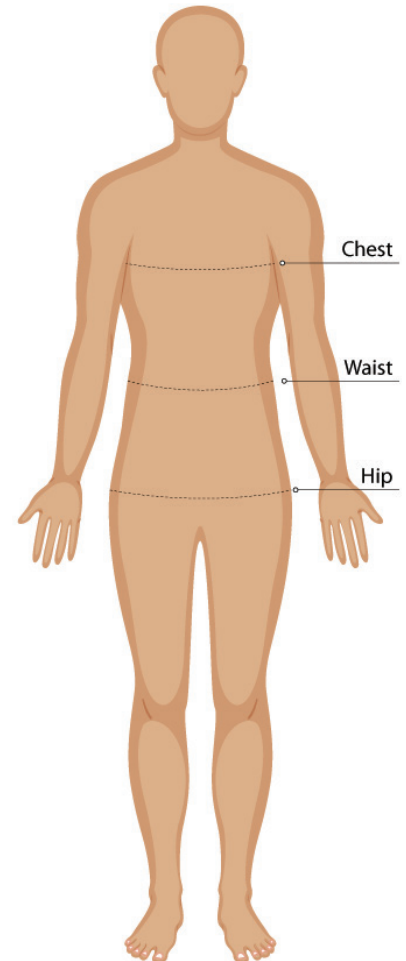

Beanie

Optional

SOUTH MELBOURNE PRIMARY SCHOOL UNIFORM LIST 2025

SIZE GUIDE

BODY MEASUREMENT TIPS

- When measuring yourself keep the tape firm but not tight
- Measure over undergarments for more accurate measurements
- If you don't have a measuring tape, use a piece of string and measure it using a ruler

CHEST

Measure around the fullest part of your chest. This is the key measurement for shirts/blouses & dresses. Make sure the measuring tape sits horizontally across your body.

WAIST

Measure around the natural waistline which is the narrowest part of your waist. This is an important measurement for trousers/pants/shorts & skirts

HIP

Measure around the fullest part of the hips

- Our Size Charts are in *Finished Garment Measurements*.
- Size Charts are located on each individual garment on the website, under the **SIZE CHART** tab.
- To determine the size you need to **ADD** to your *Body Measurements* the following:
 - **BLAZERS, DRESSES, TUNICS, SHIRTS, BLOUSES, POLOS** and other upper body garments **ADD 10 - 12 cm**
 - **TROUSERS, SHORTS, SKIRTS & TUNICS** - **ADD 5 - 8 cm** in the waist. These garments are often adjustable in the waist to allow for extra growth.
- A good way to check is to measure & compare a similar garment that is a comfortable fit.