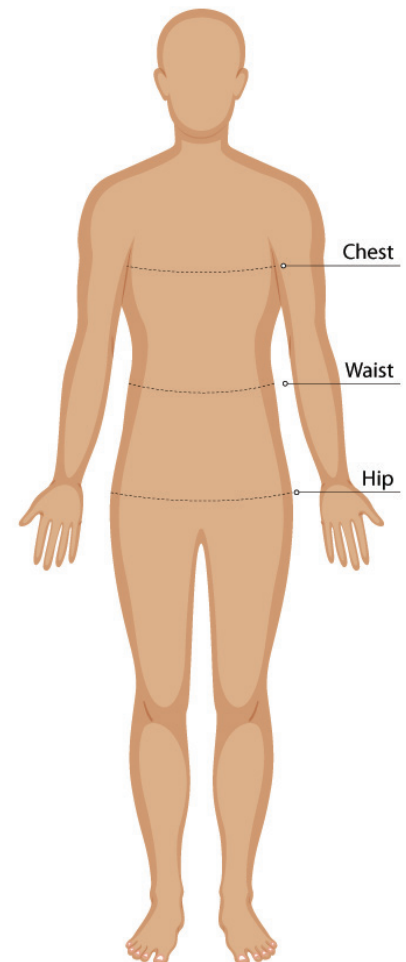

SIZE GUIDE

BODY MEASUREMENT TIPS

- *When measuring yourself keep the tape firm but not tight*
- *Measure over undergarments for more accurate measurements*
- *If you don't have a measuring tape, use a piece of string and measure it using a ruler*

CHEST

Measure around the fullest part of your chest. This is the key measurement for shirts/blouses & dresses. Make sure the measuring tape sits horizontally across your body.

WAIST

Measure around the natural waistline which is the narrowest part of your waist. This is an important measurement for trousers/pants/shorts & skirts

HIP

Measure around the fullest part of the hips

- *Our Size Charts are in **Finished Garment Measurements**.*
- *Size Charts are located on each individual garment on the website, under the **SIZE CHART** tab.*
- *To determine the size you need to **ADD** to your **Body Measurements** the following:*
- ***BLAZERS, DRESSES, TUNICS, SHIRTS, BLOUSES, POLOS** and other upper body garments **ADD 10 - 12 cm***
- ***TROUSERS, SHORTS, SKIRTS & TUNICS** - **ADD 5 - 8 cm** in the waist. These garments are often adjustable in the waist to allow for extra growth.*
- *A good way to check is to measure & compare a similar garment that is a comfortable fit.*