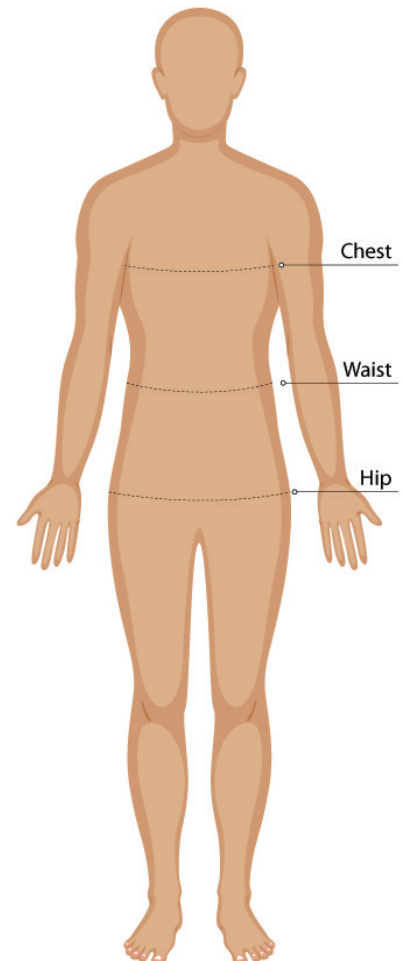

BODY MEASUREMENT TIPS

- When measuring yourself keep the tape firm but not tight
- Measure over undergarments for more accurate measurements
- If you don't have a measuring tape, use a piece of string and measure it using a ruler

CHEST

Measure around the fullest part of your chest. This is the key measurement for shirts/blouses & dresses. Make sure the measuring tape sits horizontally across your body.

WAIST

Measure around the natural waistline which is the narrowest part of your waist. This is an important measurement for trousers/pants/shorts & skirts

HIP

Measure around the fullest part of the hips

- Our Size Charts are in *Finished Garment Measurements*.
- Size Charts are located on each individual garment on the website, under the **SIZE CHART** tab.
- To determine the size you need to **ADD** to your *Body Measurements* the following:
 - **BLAZERS, DRESSES, TUNICS, SHIRTS, BLOUSES, POLOS** and other upper body garments **ADD 10 - 12 cm**
 - **TROUSERS, SHORTS, SKIRTS & TUNICS** - **ADD 5 - 8 cm** in the waist. These garments are often adjustable in the waist to allow for extra growth.
- A good way to check is to measure & compare a similar garment that is a comfortable fit.